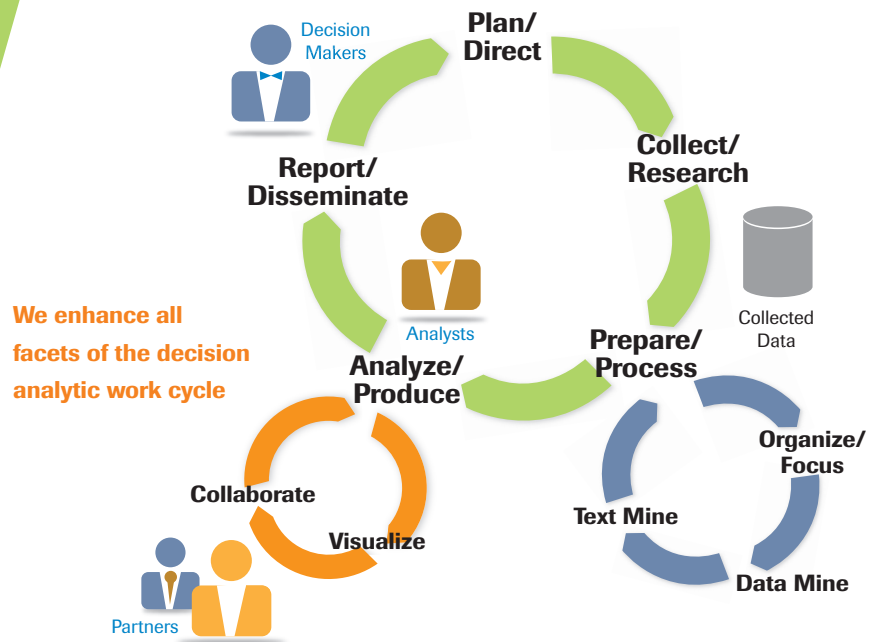

“You don’t just have access to the tools, the Eastport folks have expertise in the tools and deliver the insight we need.”

- Senior Manager in the Department of Homeland Security

Developing Better Insight in Less Time

We work quickly and collaboratively with you to start showing results early in the engagement. Our unique methodology allows us to combine effective analytic process with tools that augment your established capabilities, enabling all aspects of the analytic work cycle.

Together with you, we create a roadmap of short-cycle, incremental development, blending scheduled capability introductions with plenty of opportunity for direct, customer-driven feedback. This allows us to rapidly deliver and continuously improve working solutions. The result? Better insight in less time.

Our History is Solutions

Since 1999, we have been delivering award-winning solutions focused exclusively on helping analysts and decision-makers produce better insights from more data in less time.

Eastport’s broad range of solution expertise includes:

- **Fraud Detection and Risk Analysis:** helping intelligence, counterintelligence, counter-terrorism, law enforcement, other government agencies and commercial organizations to detect, understand and thwart the activities of wrongdoers.

- **Situation Assessment and Early Warning:** improving systematic assessment and monitoring of emerging situations, vulnerabilities and opportunities; exploring and evaluating alternative scenarios; and defending conclusions.
- **Visualization in Large Data Sets:** enhancing the capabilities of government and commercial information centers to aggregate multi-source data and to discover non-obvious patterns.
- **Strategic Roadmapping:** identifying needed analytical improvements and defining technology investments that will help to achieve them.

“They understand and augment what we already have so that we can do the analysis more efficiently rather than hunt for the nuggets of information.”

- Office Director at the Internal Revenue Service

eastportanalytics

Delivering actionable insights for better-informed decisions

703-600-1900

www.eastportanalytics.com

1700 N. Moore Street, Suite 2100
Arlington VA 22209